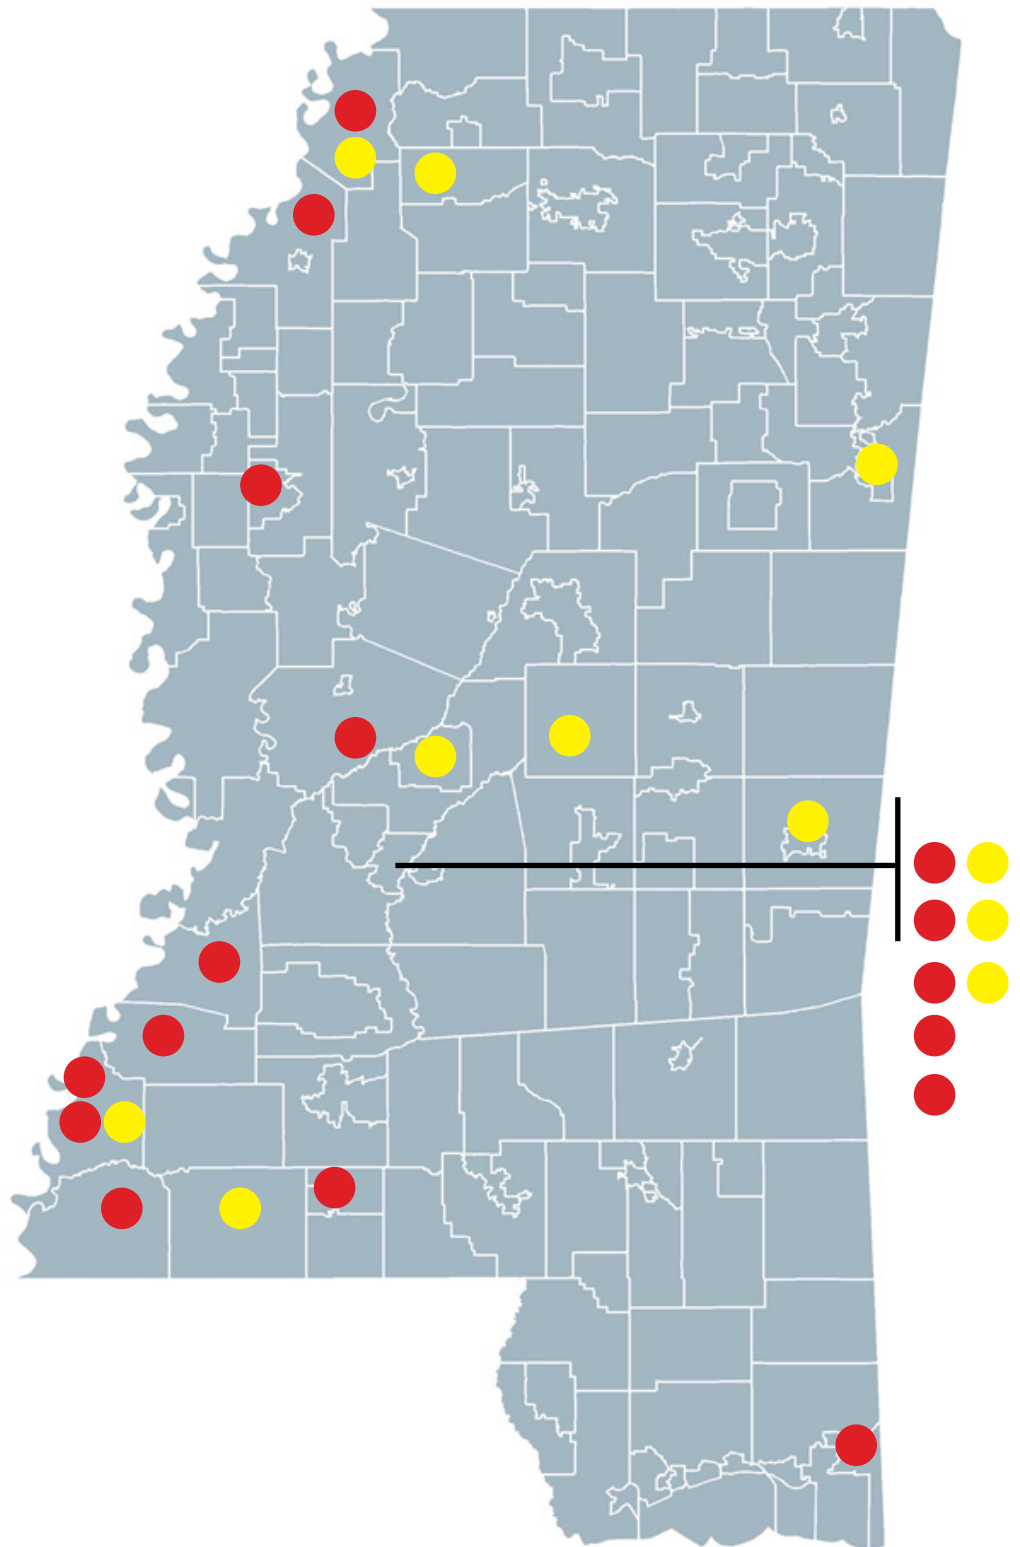

# 2014 MS Charter School Letters of Intent and Submitted Applications

● Letters of Intent

● Submitted Applications

125 S. Congress St., Suite 1508  
Jackson, MS 39201  
601.398.9008  
[www.mississippifirst.org](http://www.mississippifirst.org)

	Proposed School Name	County/City	School Leader/Point of Contact	Schools District	District Grade	Board Approval Needed?	School Leader Named?	Grades	
1	Academy of Arts and Sciences Mississippi (AASM)	Jackson	Lonnie Yancsurak	Jackson Public Schools	D	No	No	k-12	
2	Academy of Arts and Sciences Mississippi (AASM)	Moss Point	Lonnie Yancsurak	Moss Point School District	D		No	k-12	
3	Academy of Arts and Sciences Mississippi (AASM)	Natchez	Lonnie Yancsurak	Natchez Adams School District	F	No	No	k-12	
4	Baseline Educational and Community Development Inc.	Based in Gainesville, FL	Barbara J. Rivers	Not Specified	--	--	No	6th-12th	
5	C. C. Smith Leadership Academy	Jackson	Niah or Thomas Spriggs	Jackson Public Schools	D	No	Yes	k-6	
6	Excellence Academy Charter School	Panola County	Ozella Ward	Not Specified	--	--	No	prek-5	
7	Democracy Prep Mississippi	Jackson	Raphael Gang	Jackson	D	No	No	k-12	
8	Du Bois Delta Prep	Marshall County	Willie W. Herenton	Marshall County	C	Yes	No	k-5	
9	Du Bois Delta Prep	Tunica	Willie W. Herenton	Tunica County	F	No	No	k-5	
10	Emerge Community Elementary/Middle Charter School	Tunica	Stanley Robinson	Tunica County	F	No	No	k-8	
11	New Destiny Charter Academy	Meridian	LaBaron Hedgemon	Meridian Public School District	D	No	No	K-5	
12	Sojourner Truth Academy	Leake	Cynthia King Bolden Gardner	Leake County	D	No	No	K-8	
13	Greater Refuge Preparatory Academy	Canton	Elder Walter Veals	Canton	D	No	No	k-8	listed twice in the folder
14	Greater Refuge Preparatory Academy	Jackson	Elder Walter Veals	Jackson	D	No	No	prek-8	
15	Jackson Medical Mall Community High School	Jackson	Aaron Shirley	Jackson	D	No	No	9/12/2014	